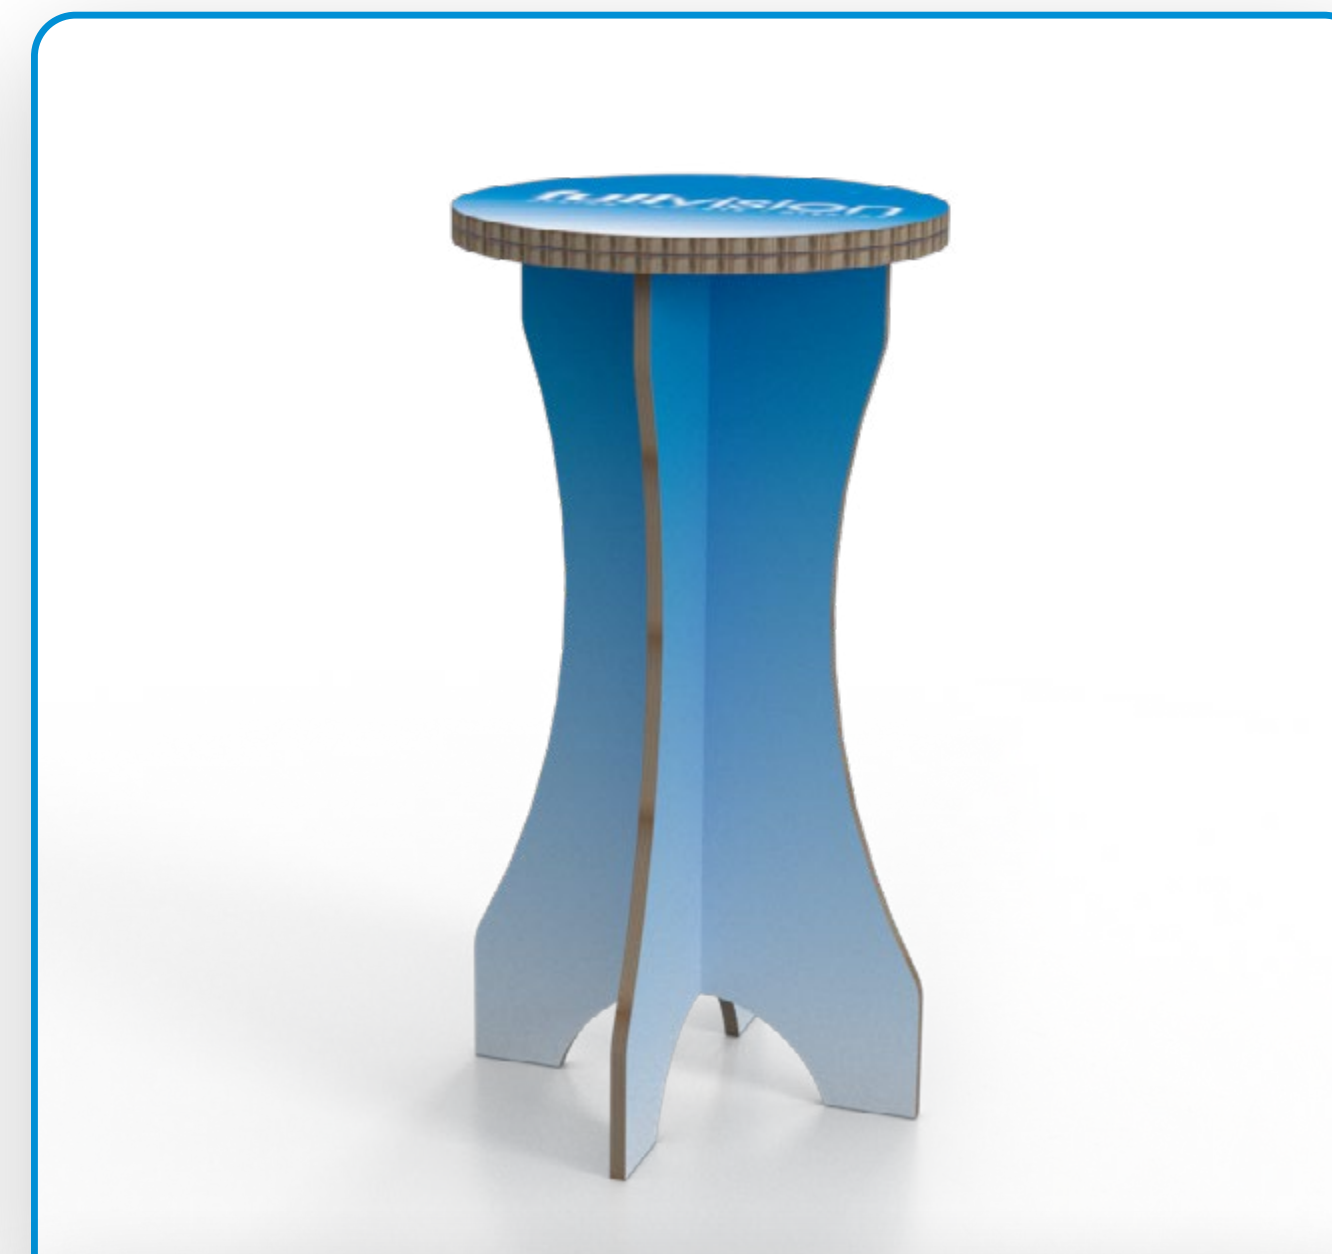

OFFICIAL GRAPHICS PARTNER

Order your show graphics today!

To place an order or to contact one of our team, simply visit:

 +44(0)20 3866 4444

 exhibitor@fullvision.co.uk

 fullvision.co.uk

Double Sided

A small, vertical, freestanding sign with a blue gradient background. The sign features the 'fullvision' logo and tagline 'DESIGN • CREATE • DISPLAY' in white. It is supported by two blue, semi-circular base pieces. The sign is shown from a three-quarter perspective.

Small freestanding sign
Size: 570x1500mm | £245.00

Double Sided

A large, vertical, freestanding sign with a blue gradient background. The sign features the 'fullvision' logo and tagline 'DESIGN • CREATE • DISPLAY' in white. It is supported by two blue, semi-circular base pieces. The sign is shown from a three-quarter perspective.

Large freestanding sign
Size: 770x1800mm | £255.00

Sustainable desk

Size: 1200x1000x300 mm | £280.00 per desk

Computer plinth

Size: 500x1000x500 mm | £385.00 per plinth

Sustainable high table

Size: 500x940x500mm | £280.00 per table